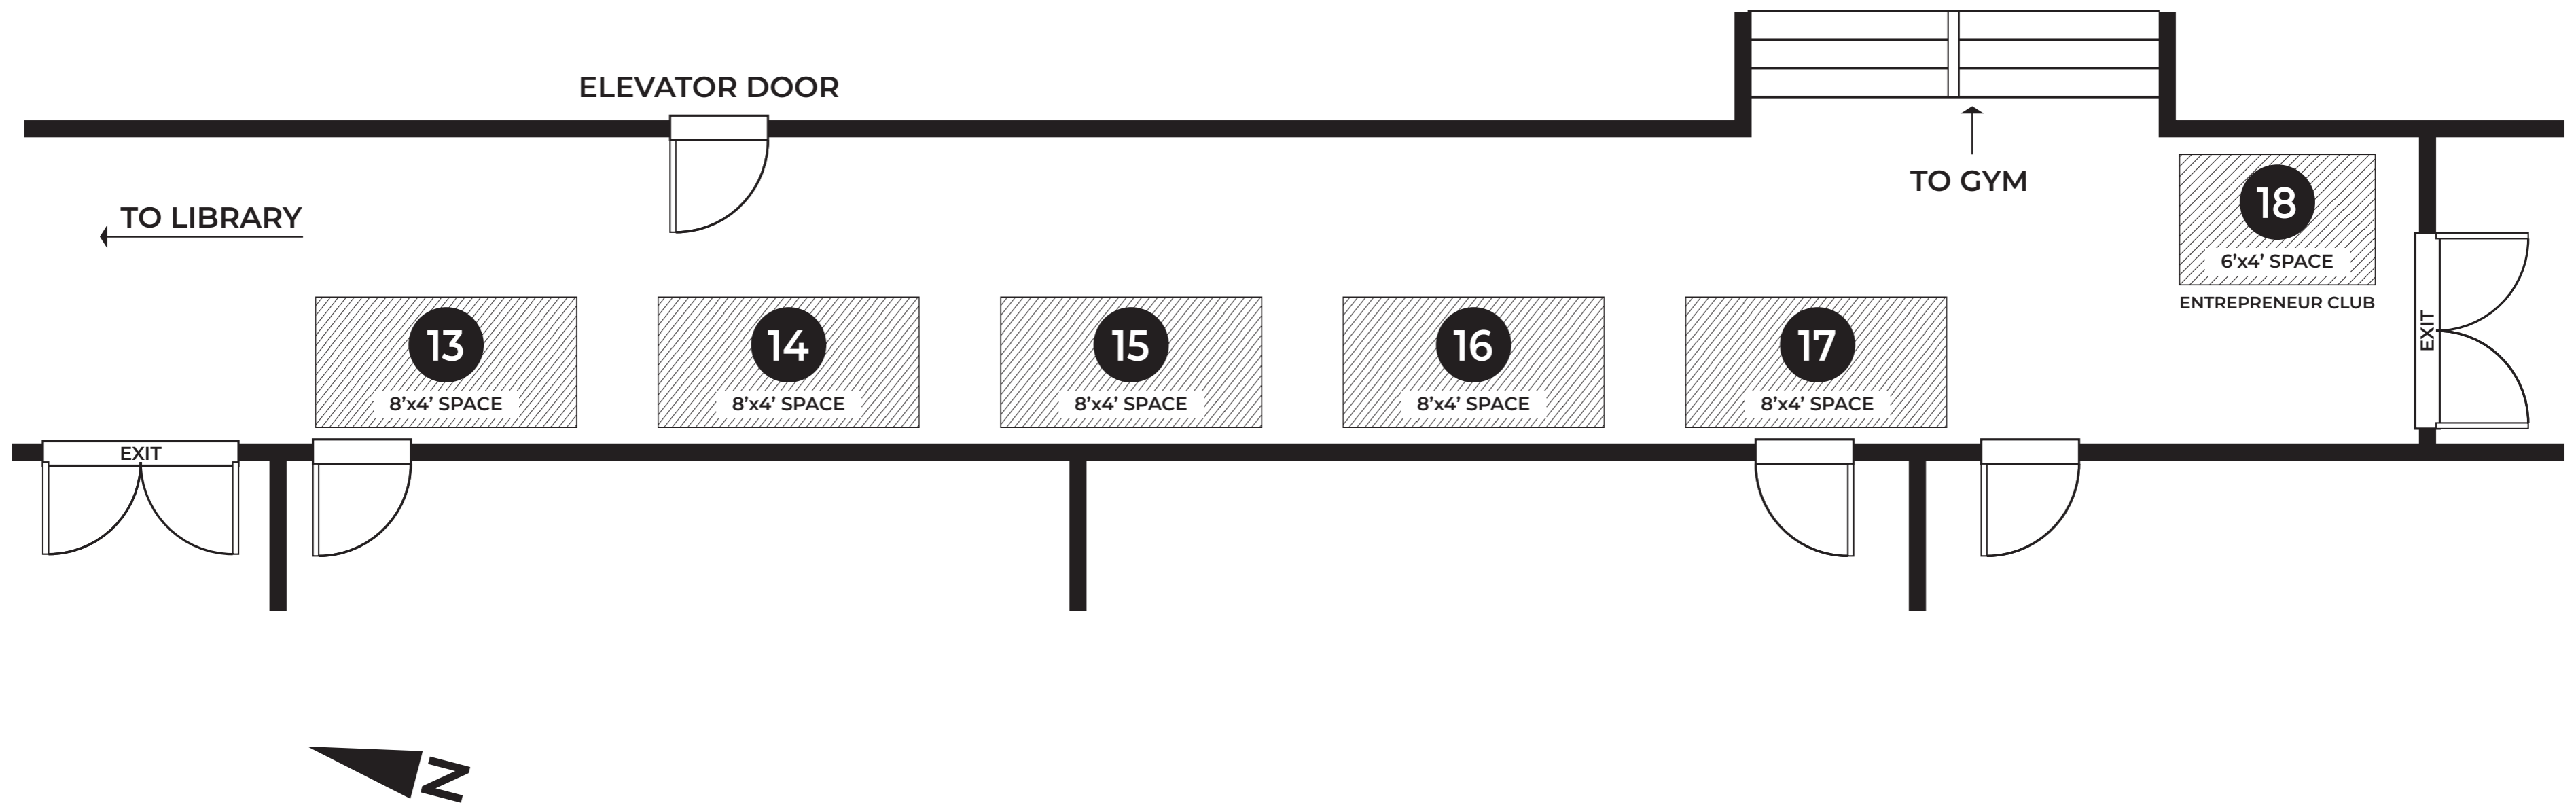

Sunderland Public School Lobby Vendor Space

Sunderland Public School Lower Hallway to Gym

Sunderland Public School Gym (64' x 45')