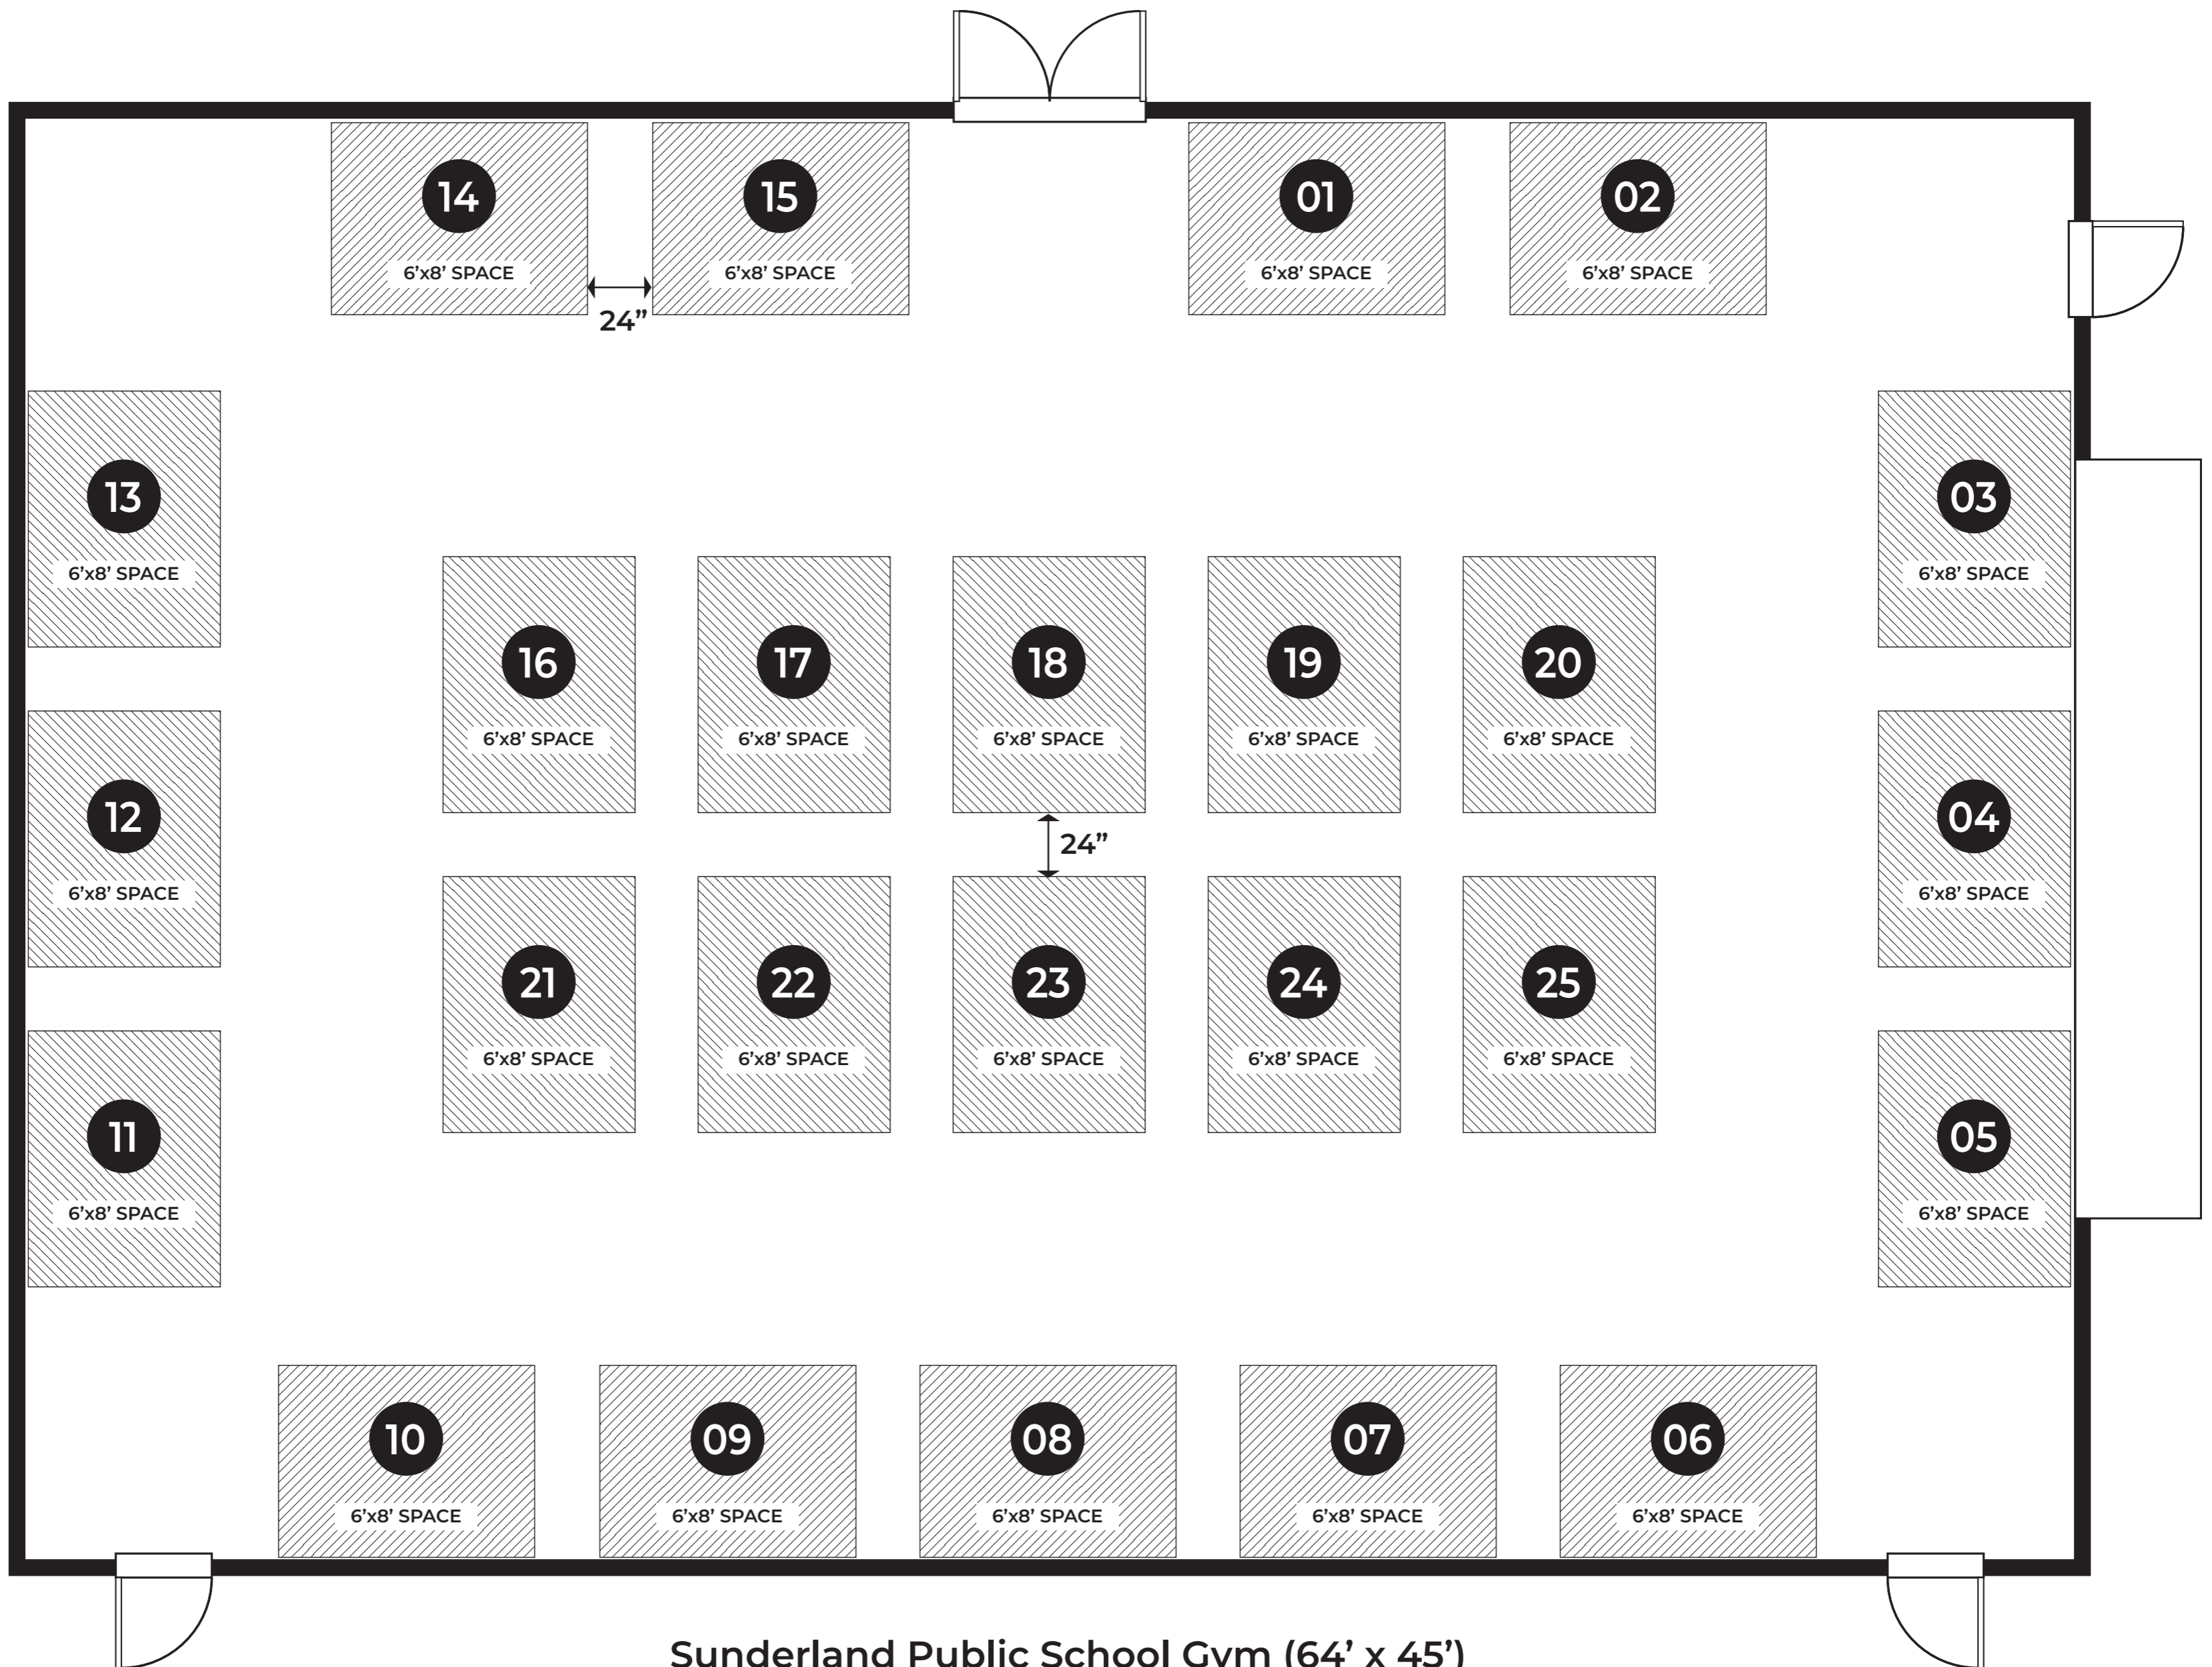

Sunderland Public School Lobby Vendor Space

Sunderland Public School Lower Hallway to Gym

Sunderland Public School Gym (64' x 45')