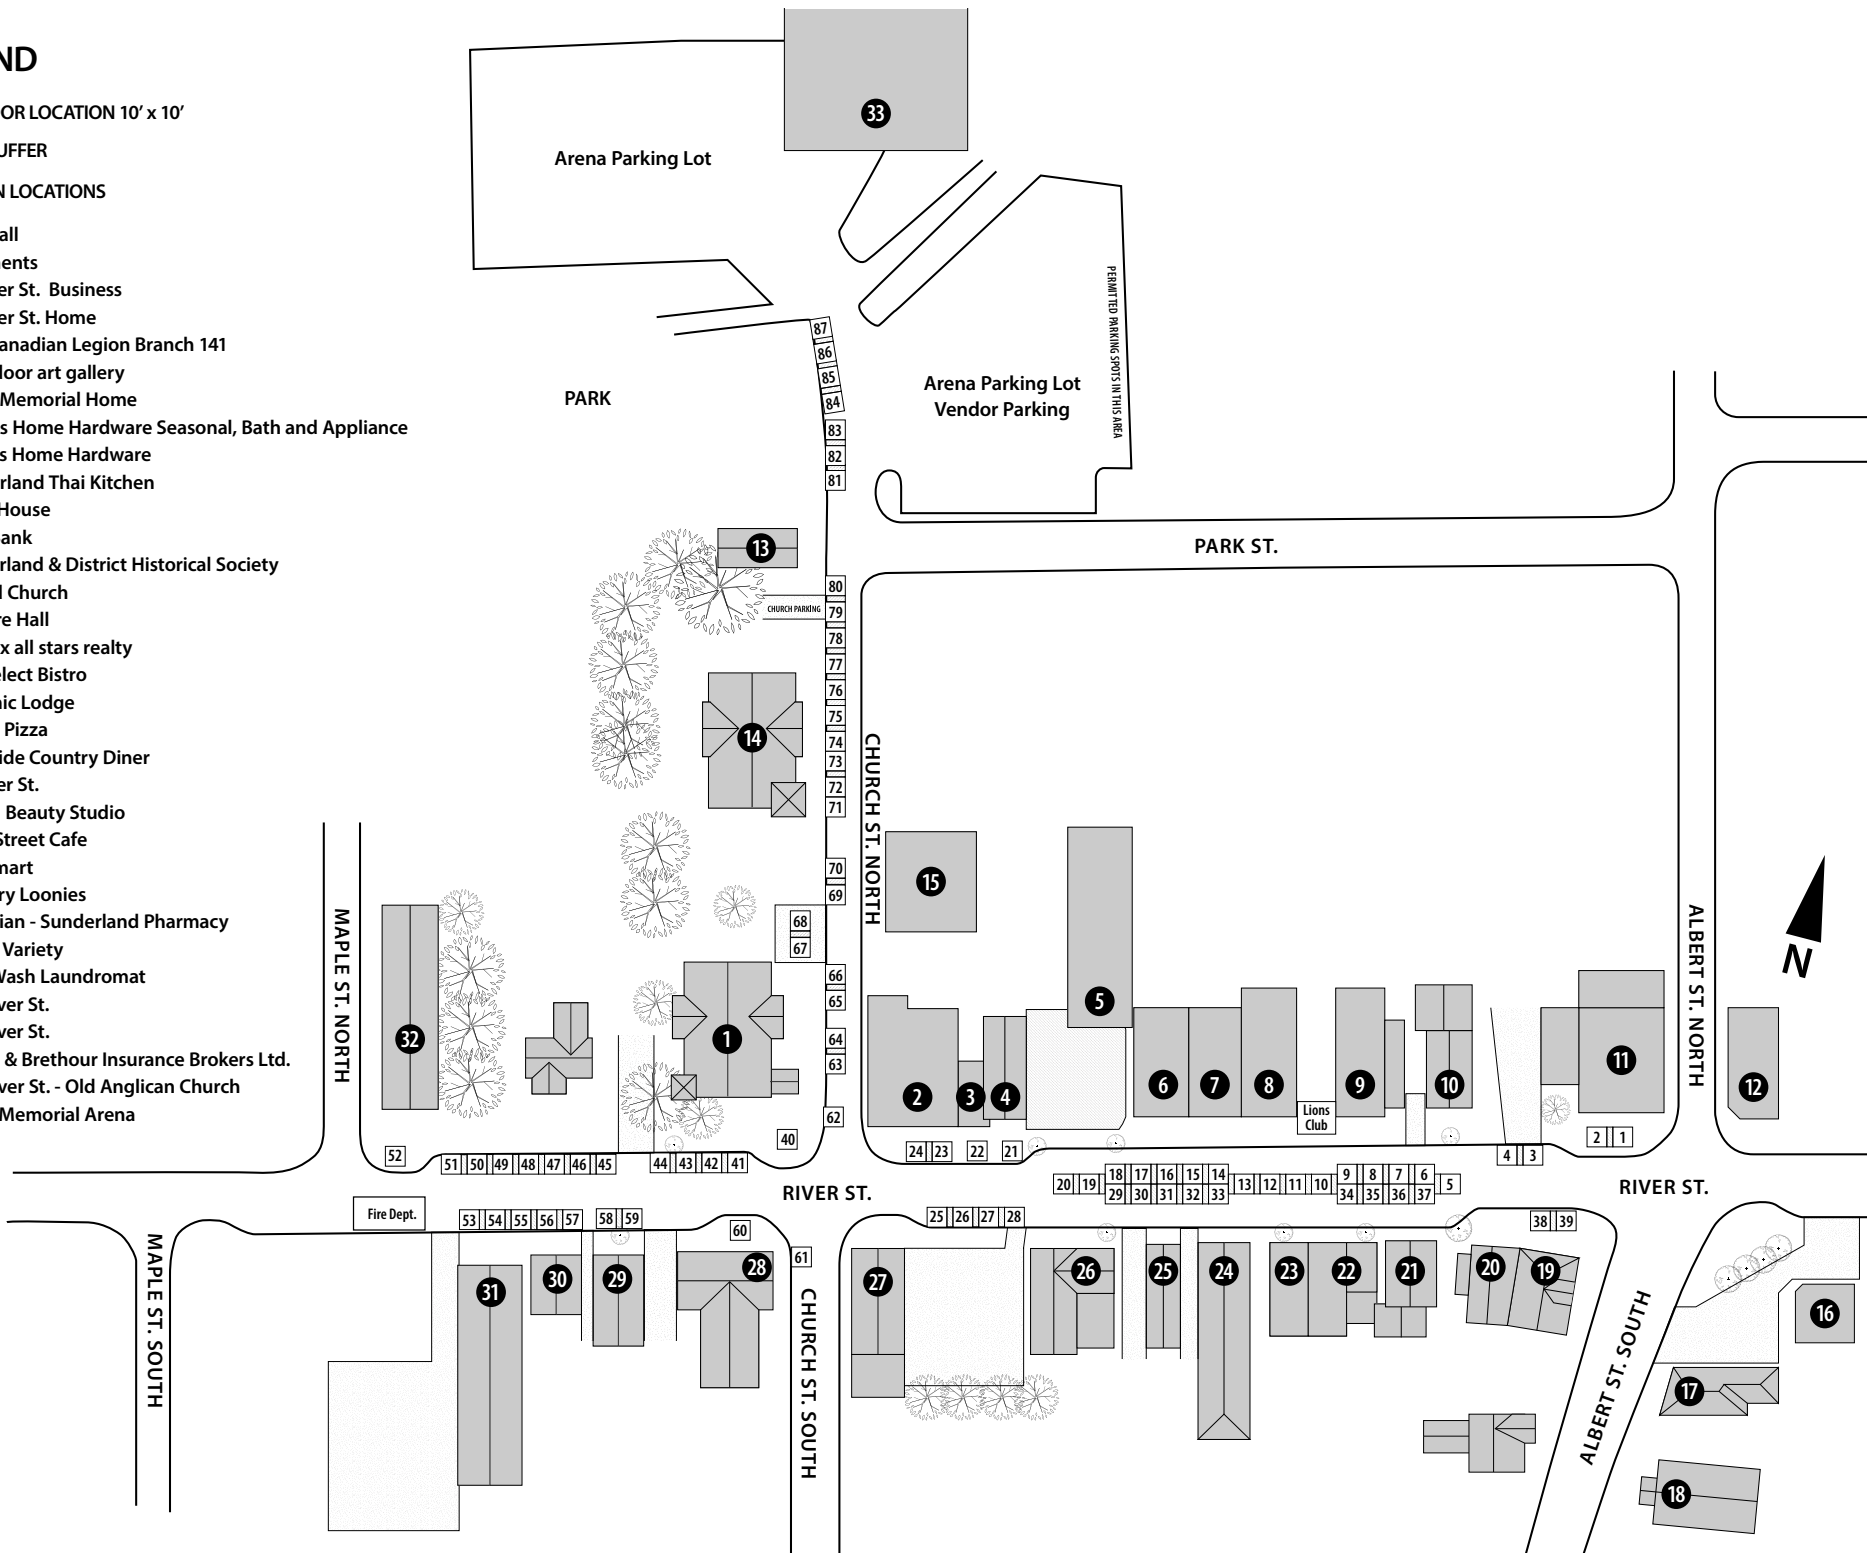

LEGEND

□ VENDOR LOCATION 10' x 10'

▭ 36" BUFFER

① TOWN LOCATIONS

1. Town Hall
2. Apartments
3. 108 River St. Business
4. 108 River St. Home
5. Royal Canadian Legion Branch 141
6. Magic door art gallery
7. Thorne Memorial Home
8. Pilgrim's Home Hardware Seasonal, Bath and Appliance
9. Pilgrim's Home Hardware
10. Sunderland Thai Kitchen
11. Brock House
12. CIBC Bank
13. Sunderland & District Historical Society
14. United Church
15. Old Fire Hall
16. Re/Max all stars realty
17. Bon Select Bistro
18. Masonic Lodge
19. Crusty Pizza
20. Roadside Country Diner
21. 89 River St.
22. Haven Beauty Studio
23. River Street Cafe
24. Freshmart
25. Country Loonies
26. Guardian - Sunderland Pharmacy
27. Stop 4 Variety
28. Coin Wash Laundromat
29. 123 River St.
30. 127 River St.
31. Brown & Brethour Insurance Brokers Ltd.
32. 134 River St. - Old Anglican Church
33. Brock Memorial Arena

JONES ST.

WATER ST.

Post Office

ALBERT ST. SOUTH

School